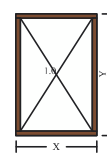

Outward opening Casement windows.  
Windows are viewed from the **outside**. Arrow is pointing to the handle.

Outward opening  
[Window Type]  
**outside view**

Projecting Side Hung 90°  
sash with espagnolette

Outward opening  
[Window Type]  
**outside view**

Top hung projecting sash  
with espagnolette

Outward opening  
[Window Type]  
**outside view**

Fixed light (direct glazed)

Inward opening Tilt and Turn windows.  
Windows are all viewed from the **inside**. Arrow is pointing to the handle.

Inward opening  
[Window Type]  
**inside view**

Tilt and turn sash

Inward opening  
[Window Type]  
**inside view**

Tilting sash  
Tilt only (handle on top rail)

Inward opening  
[Window Type]  
**inside view**

Outward opening  
[Door Type]  
**outside view**

Entrance door with 3 point lock,  
Left Outwards

Folding doors.  
Doors are viewed from the **opening direction**.

Inward opening  
DK10 window  
**inside view**