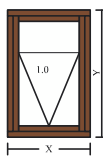

Outward opening Casement windows.  
Windows are viewed from the **outside**. Arrow is pointing to the handle.

Outward opening  
[Window Type]  
**outside view**

Projecting Side Hung 90°  
sash with espagnolette

Outward opening  
[Window Type]  
**outside view**

Top hung projecting sash  
with espagnolette

Outward opening  
[Window Type]  
**outside view**

Fixed light (direct glazed)

Inward opening Tilt and Turn windows.  
Windows are all viewed from the **inside**. Arrow is pointing to the handle.

Inward opening  
[Window Type]  
**inside view**

Tilt and turn sash

Inward opening  
[Window Type]  
**inside view**

Tilting sash  
Tilt only (handle on top rail)

Inward opening  
[Window Type]  
**inside view**

Outward opening  
[Door Type]  
**outside view**

Entrance door with 3 point lock,  
Left Outwards

Folding doors.  
Doors are viewed from the **opening direction**.

Inward opening  
DK10 window  
**inside view**