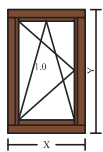

Outward opening Casement windows.  
Windows are viewed from the **outside**. Arrow is pointing to the handle.

Outward opening  
[Window Type]  
**outside view**

Projecting Side Hung 90°  
sash with espagnolette

Outward opening  
[Window Type]  
**outside view**

Top hung projecting sash  
with espagnolette

Outward opening  
[Window Type]  
**outside view**

Fixed light (direct glazed)

Inward opening Tilt and Turn windows.  
Windows are all viewed from the **inside**. Arrow is pointing to the handle.

Inward opening  
[Window Type]  
**inside view**

Tilt and turn sash

Inward opening  
[Window Type]  
**inside view**

Tilting sash  
Tilt only (handle on top rail)

Inward opening  
[Window Type]  
**inside view**

Fixed light (direct glazed)

Outward and Inward opening doors.  
Doors are viewed from the **outside**. Arrow is pointing to the handle.

Inward opening  
[Door Type]  
**outside view**

Entrance door with 3 point lock,  
Right Inwards