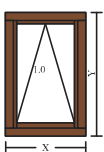

Outward opening Casement windows.  
Windows are viewed from the **outside**. Arrow is pointing to the handle.

Outward opening  
[Window Type]  
**outside view**

Projecting Side Hung 90°  
sash with espagnolette

Outward opening  
[Window Type]  
**outside view**

Top hung projecting sash  
with espagnolette

Outward opening  
[Window Type]  
**outside view**

Fixed light (direct glazed)

Inward opening Tilt and Turn windows.  
Windows are all viewed from the **inside**. Arrow is pointing to the handle.

Inward opening  
[Window Type]  
**inside view**

Tilt and turn sash

Inward opening  
[Window Type]  
**inside view**

Tilting sash  
Tilt only (handle on top rail)

Inward opening  
[Window Type]  
**inside view**

Fixed light (direct glazed)

Outward and Inward opening doors.  
Doors are viewed from the **outside**. Arrow is pointing to the handle.

Inward opening  
[Door Type]  
**outside view**

Entrance door with 3 point lock,  
Right Inwards