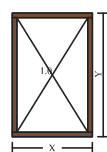

Outward opening  
[Window Type]  
**outside view**

Top hung projecting sash  
with espagnolette

Outward opening  
[Window Type]  
**outside view**

Fixed light (direct glazed)

Inward opening Tilt and Turn windows.  
Windows are all viewed from the **inside**. Arrow is pointing to the handle.

Inward opening  
[Window Type]  
**inside view**

Tilt and turn sash

Inward opening  
[Window Type]  
**inside view**

Tilting sash  
Tilt only (handle on top rail)

Inward opening  
[Window Type]  
**inside view**

Fixed light (direct glazed)

Outward and Inward opening doors.  
Doors are viewed from the **outside**. Arrow is pointing to the handle.

Inward opening  
[Door Type]  
**outside view**

Entrance door with 3 point lock,  
Right Inwards

Outward opening  
[Door Type]  
**outside view**

Entrance door with 3 point lock,  
Left Outwards

Folding doors.  
Doors are viewed from the **opening direction**.

Inward opening  
DK10 window  
**inside view**