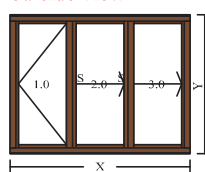

Outward opening Casement windows.  
Windows are viewed from the **outside**. Arrow is pointing to the handle.

Outward opening  
[Window Type]  
**outside view**

Projecting Side Hung 90°  
sash with espagnolette

Outward opening  
[Door Type]  
**outside view**

Entrance door with 3 point lock,  
Left Outwards

Folding doors.  
Doors are viewed from the **opening direction**.

Inward opening  
DK10 window  
**inside view**

- 1 Side hung sash
- 2 Slide-fold sash
- 3 Slide-fold sash

Outward opening  
CENTOR folding door  
**outside view**

- 1 Side hung sash
- 2 Slide-fold sash
- 3 Slide-fold sash

Sliding doors.  
Doors are viewed from the **inside**.