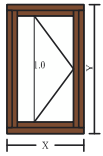

Outward opening Casement windows.  
Windows are viewed from the **outside**. Arrow is pointing to the handle.

Outward opening  
[Window Type]  
**outside view**

Projecting Side Hung 90°  
sash with espagnolette

Outward opening  
[Window Type]  
**outside view**

Top hung projecting sash  
with espagnolette

Outward opening  
[Window Type]  
**outside view**

Fixed light (direct glazed)

Inward opening Tilt and Turn windows.  
Windows are all viewed from the **inside**. Arrow is pointing to the handle.

Inward opening  
[Window Type]  
**inside view**

Tilt and turn sash

Inward opening  
[Window Type]  
**inside view**

Tilting sash  
Tilt only (handle on top rail)

Inward opening  
[Window Type]  
**inside view**

Outward opening  
[Door Type]  
**outside view**

Entrance door with 3 point lock,  
Left Outwards

Folding doors.  
Doors are viewed from the **opening direction**.

Inward opening  
DK10 window  
**inside view**