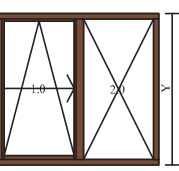

Outward opening Casement windows.  
Windows are viewed from the **outside**. Arrow is pointing to the handle.

Outward opening  
[Window Type]  
**outside view**

Projecting Side Hung 90°  
sash with espagnolette

Outward opening  
[Door Type]  
**outside view**

Entrance door with 3 point lock,  
Left Outwards

Folding doors.  
Doors are viewed from the **opening direction**.

Inward opening  
DK10 window  
**inside view**

- 1 Side hung sash
- 2 Slide-fold sash
- 3 Slide-fold sash

Outward opening  
CENTOR folding door  
**outside view**

- 1 Side hung sash
- 2 Slide-fold sash
- 3 Slide-fold sash

Sliding doors.  
Doors are viewed from the **inside**.

Inward opening  
DK10 window  
**inside view**

- 1 Parallel tilt and slide window/door (handle left)
- 2 Fixed light

GU lift and slide  
patio door  
**inside view**

- 1 Sliding sash
- 2 Sliding door, fixed sash