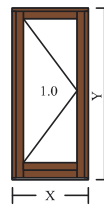

Outward opening  
[Window Type]  
**outside view**

Top hung projecting sash  
with espagnolette

Outward opening  
[Window Type]  
**outside view**

Fixed light (direct glazed)

Inward opening Tilt and Turn windows.  
Windows are all viewed from the **inside**. Arrow is pointing to the handle.

Inward opening  
[Window Type]  
**inside view**

Tilt and turn sash

Inward opening  
[Window Type]  
**inside view**

Tilting sash  
Tilt only (handle on top rail)

Inward opening  
[Window Type]  
**inside view**

Fixed light (direct glazed)

Outward and Inward opening doors.  
Doors are viewed from the **outside**. Arrow is pointing to the handle.

Inward opening  
[Door Type]  
**outside view**

Entrance door with 3 point lock,  
Right Inwards

Outward opening  
[Door Type]  
**outside view**

Entrance door with 3 point lock,  
Left Outwards

Folding doors.  
Doors are viewed from the **opening direction**.

Inward opening  
DK10 window  
**inside view**