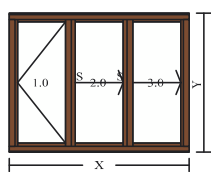

Fixed light (direct glazed)

Outward and Inward opening doors.  
Doors are viewed from the **outside**. Arrow is pointing to the handle.

Inward opening  
[Door Type]  
**outside view**

Entrance door with 3 point lock,  
Right Inwards

Outward opening  
[Door Type]  
**outside view**

Entrance door with 3 point lock,  
Left Outwards

Folding doors.  
Doors are viewed from the **opening direction**.

Inward opening  
DK10 window  
**inside view**

- 1 Side hung sash
- 2 Slide-fold sash
- 3 Slide-fold sash

Outward opening  
CENTOR folding door  
**outside view**

- 1 Side hung sash
- 2 Slide-fold sash
- 3 Slide-fold sash

Sliding doors.  
Doors are viewed from the **inside**.