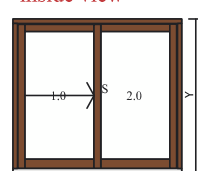

Outward opening Casement windows.  
Windows are viewed from the **outside**. Arrow is pointing to the handle.

Outward opening  
[Window Type]  
**outside view**

Projecting Side Hung 90°  
sash with espagnolette

- 1 Side hung sash
- 2 Slide-fold sash
- 3 Slide-fold sash

Outward opening  
CENTOR folding door  
**outside view**

- 1 Side hung sash
- 2 Slide-fold sash
- 3 Slide-fold sash

Sliding doors.  
Doors are viewed from the **inside**.

Inward opening  
DK10 window  
**inside view**

- 1 Parallel tilt and slide window/door (handle left)
- 2 Fixed light

GU lift and slide  
patio door  
**inside view**

- 1 Sliding sash
- 2 Sliding door, fixed sash